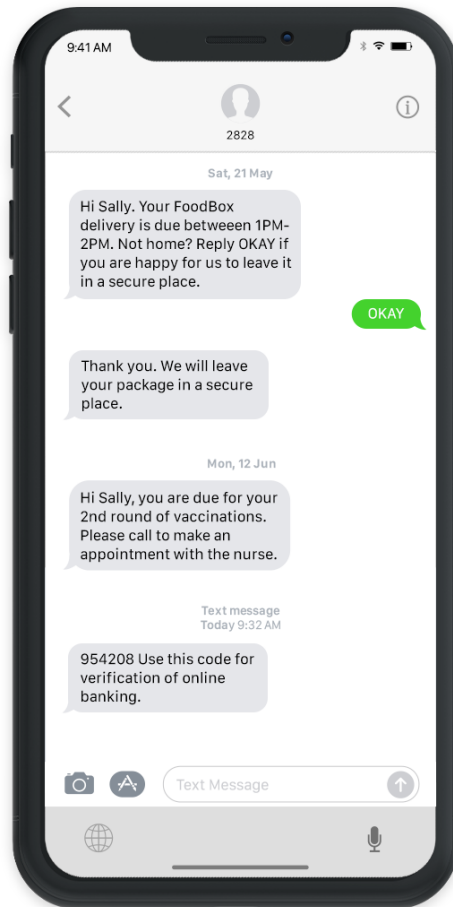

Mobile Gateway (API)

"Reliable, quick and easy to use broadcast solution for automation, including high-volume messaging."