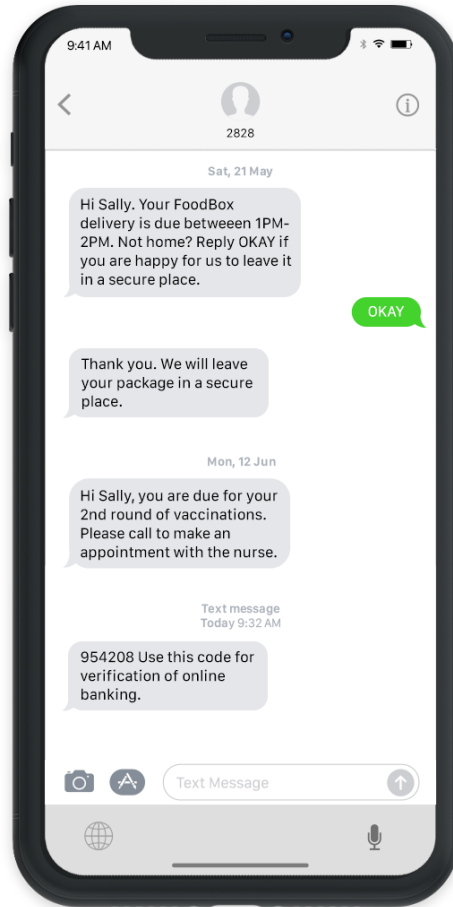

Mobile Gateway (API)

"Reliable, quick and easy to use broadcast solution for automation, including high-volume messaging."